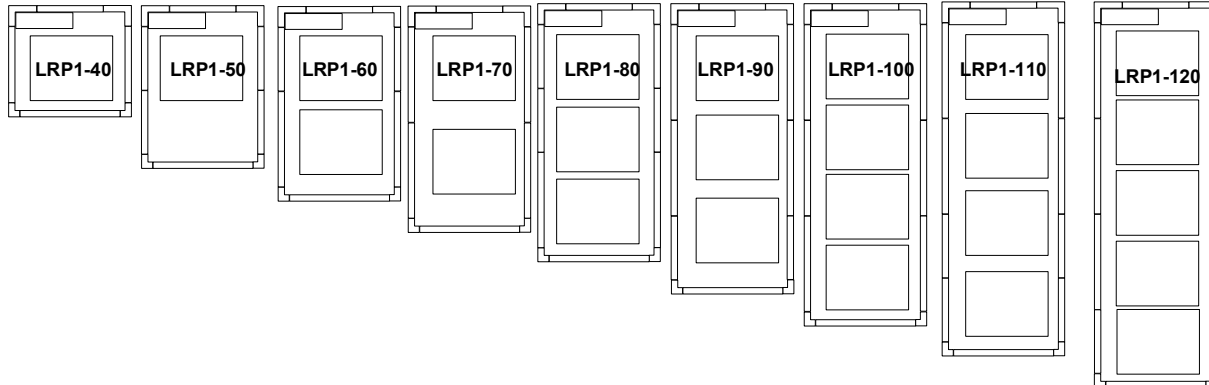

**LRP 1 and LRPR 1 Single Door Proofers and Retarder Proofers Single Side Load Rack Capacities.**

\*Based on 18" x 28.38" Dimensions

**LRP 1 and LRPR 1 Single Door Proofers and Retarder Proofers Single End Load Rack Capacities.**

\*Based on 18" x 20.38" Dimensions

**LRP 1 and LRPR 1 Single Door Proofers and Retarder Proofers Double Side load Rack Capacities.**

\*Based on 36" x 28.38" Dimensions

# LRP2N Double Door Proofer Double Side Load Racks

\* Based on a 36" x 28.38" Dimension

**LRP2S and LRPR2S Double Door Proofers and Retarder Proofers Single Side load Rack Capacities.**

\*Based on 18" x 28.38" Dimensions

\*

Based on 36" x 28.38 Dimensions