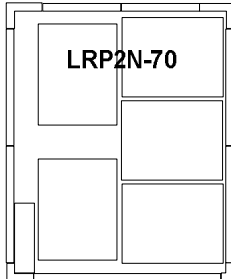

**LRP 1 and LRPR 1 Single Door Proofers and Retarder Proofers Single Side Load Rack Capacities.**

\*Based on 18" x 28.38" Dimensions

**LRP 1 and LRPR 1 Single Door Proofers and Retarder Proofers Single End Load Rack Capacities.**

\*Based on 18" x 20.38" Dimensions

**LRP 1 and LRPR 1 Single Door Proofers and Retarder Proofers Double Side load Rack Capacities.**

\*Based on 36" x 28.38" Dimensions

## LRP2N Double Door Proofer Single End Load Racks

\* Based on an 18" x 28.36" dimension

\*

Based on 36" x 28.38 Dimensions