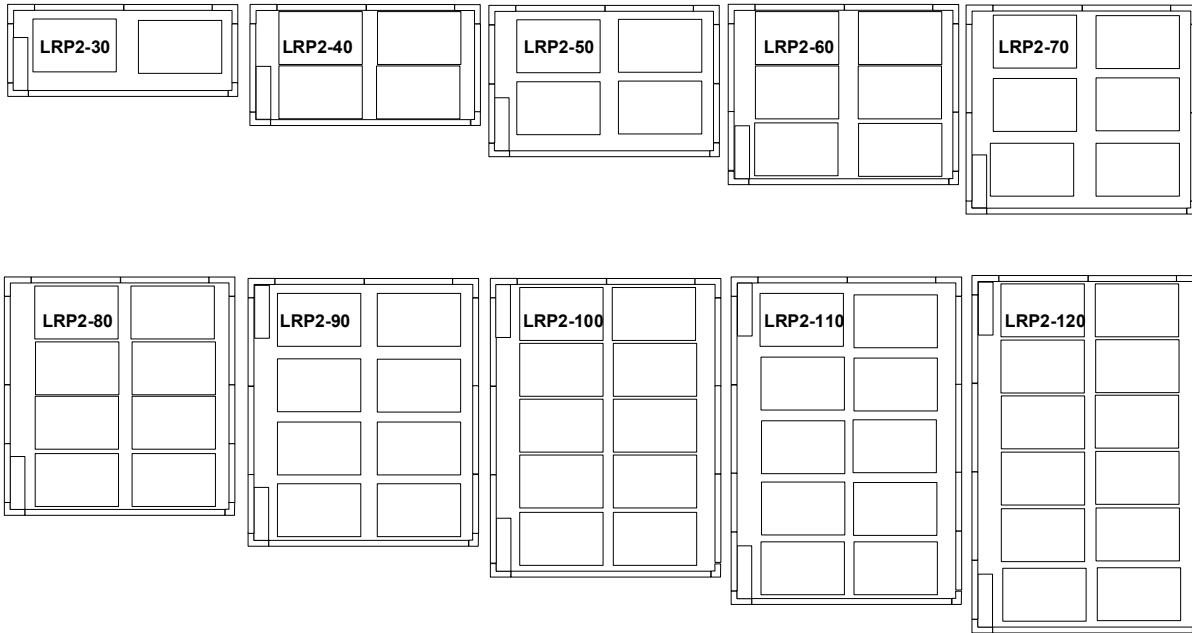

\*Based on 18" x 20.38" Dimensions

**LRP 1 and LRPR 1 Single Door Proofers and Retarder Proofers Double Side load Rack Capacities.**

\*Based on 36" x 28.38" Dimensions

## LRP2N Double Door Proofer Single Side Load Racks

\* Base on an 18" x 20.38" Dimension

# LRP2N Double Door Proofer Double Side Load Racks

\* Based on a 36" x 28.38" Dimension

**LRP2S and LRPR2S Double Door Proofers and Retarder Proofers Single Side load Rack Capacities.**

\*Based on 18" x 28.38" Dimensions

\*

Based on 36" x 28.38 Dimensions