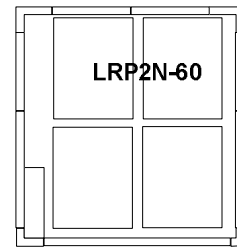

**LRP 1 and LRPR 1 Single Door Proofers and Retarder Proofers Single Side Load Rack Capacities.**

\*Based on 18" x 28.38" Dimensions

**LRP 1 and LRPR 1 Single Door Proofers and Retarder Proofers Single End Load Rack Capacities.**

\*Based on 18" x 20.38" Dimensions

**LRP 1 and LRPR 1 Single Door Proofers and Retarder Proofers Double Side load Rack Capacities.**

\*Based on 36" x 28.38" Dimensions

## LRP2N Double Door Proofer Single End Load Racks

\* Based on an 18" x 28.36" dimension

\*

Based on 36" x 28.38 Dimensions