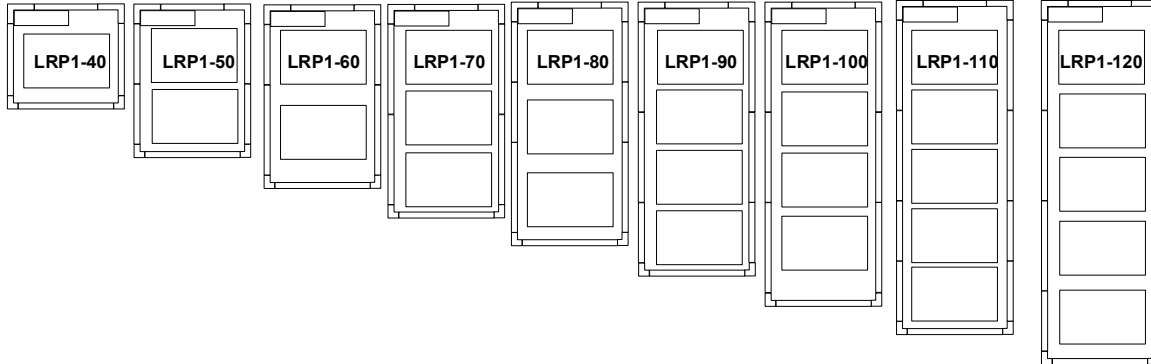

**LRP 1 and LRPR 1 Single Door Proofers and Retarder Proofers Single Side Load Rack Capacities.**

\*Based on 18" x 28.38" Dimensions

**LRP 1 and LRPR 1 Single Door Proofers and Retarder Proofers Single End Load Rack Capacities.**

\*Based on 18" x 20.38" Dimensions

**LRP 1 and LRPR 1 Single Door Proofers and Retarder Proofers Double Side load Rack Capacities.**

\*Based on 36" x 28.38" Dimensions

## LRP2N Double Door Proofer Single Side Load Racks

\* Base on an 18" x 20.38" Dimension

\*

Based on 36" x 28.38 Dimensions