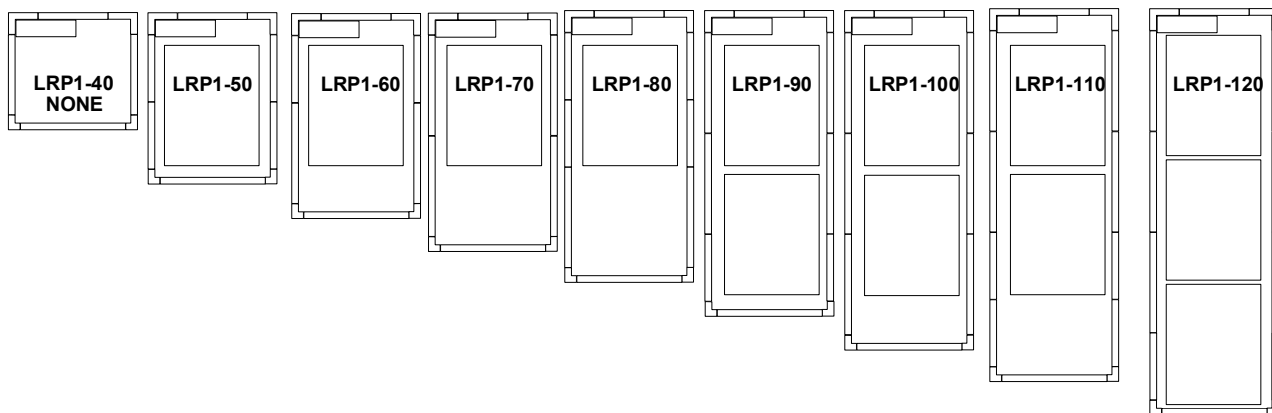

**LRP 1 and LRPR 1 Single Door Proofers and Retarder Proofers Single Side Load Rack Capacities.**

\*Based on 18" x 28.38" Dimensions

**LRP 1 and LRPR 1 Single Door Proofers and Retarder Proofers Single End Load Rack Capacities.**

\*Based on 18" x 20.38" Dimensions

**LRP 1 and LRPR 1 Single Door Proofers and Retarder Proofers Double Side load Rack Capacities.**

\*Based on 36" x 28.38" Dimensions

## LRP2N Double Door Proofer Single Side Load Racks

\* Base on an 18" x 20.38" Dimension

\*

Based on 36" x 28.38 Dimensions