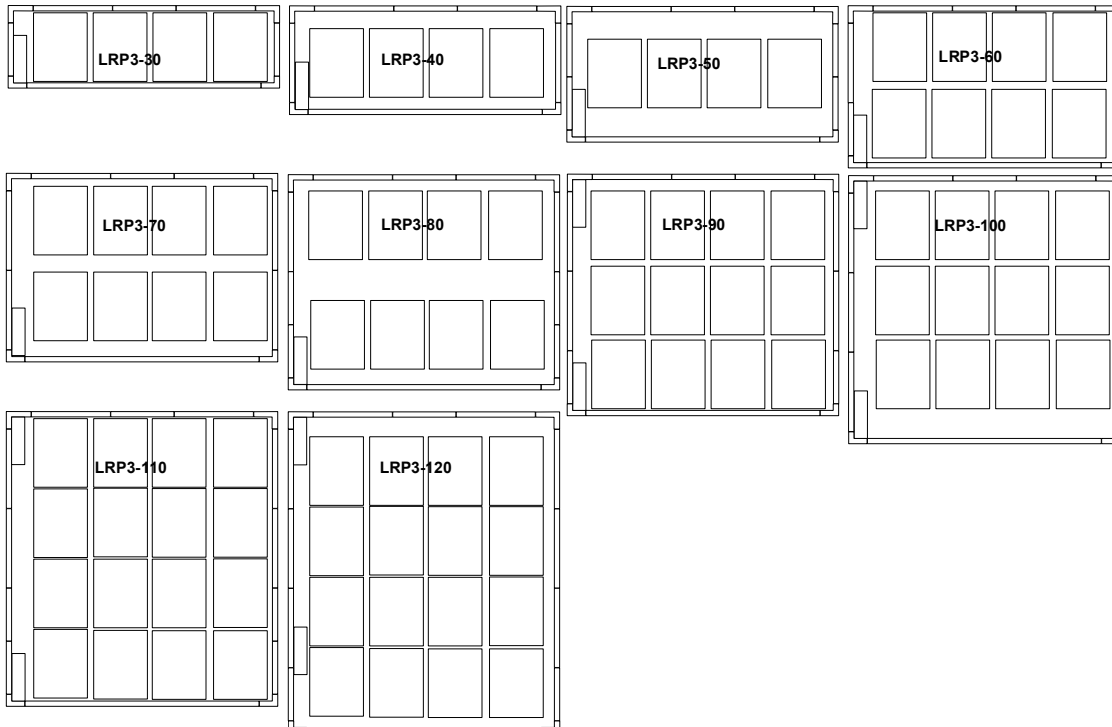

# LRP2N Double Door Proofer Double Side Load Racks

\* Based on a 36" x 28.38" Dimension

**LRP2S and LRPR2S Double Door Proofers and Retarder Proofers Single Side load Rack Capacities.**

\*Based on 18" x 28.38" Dimensions

# LRP2S and LRPR2S Double Door Proofers and Retarder Proofers Double Rack Capacities.

\*Based on 36" x 28.38 Dimensions

**LRP3 and LRPR3 Double Door Triple Wide Proofers and Retarder Proofers**  
Single Side load Rack Capacities.

\*Based on 18" x 28.38" Dimensions

**LRP3 and LRPR3 Double Door Triple Wide Proofers and Retarder Proofers**  
Single End load Rack Capacities.

\*Based on 26" x 20.38" Dimensions

**LRP3 and LRPR3 Double Door Triple Wide Proofers and Retarder Proofers**  
Double Rack Capacities.

\*

Based on 36" x 28.38 Dimensions