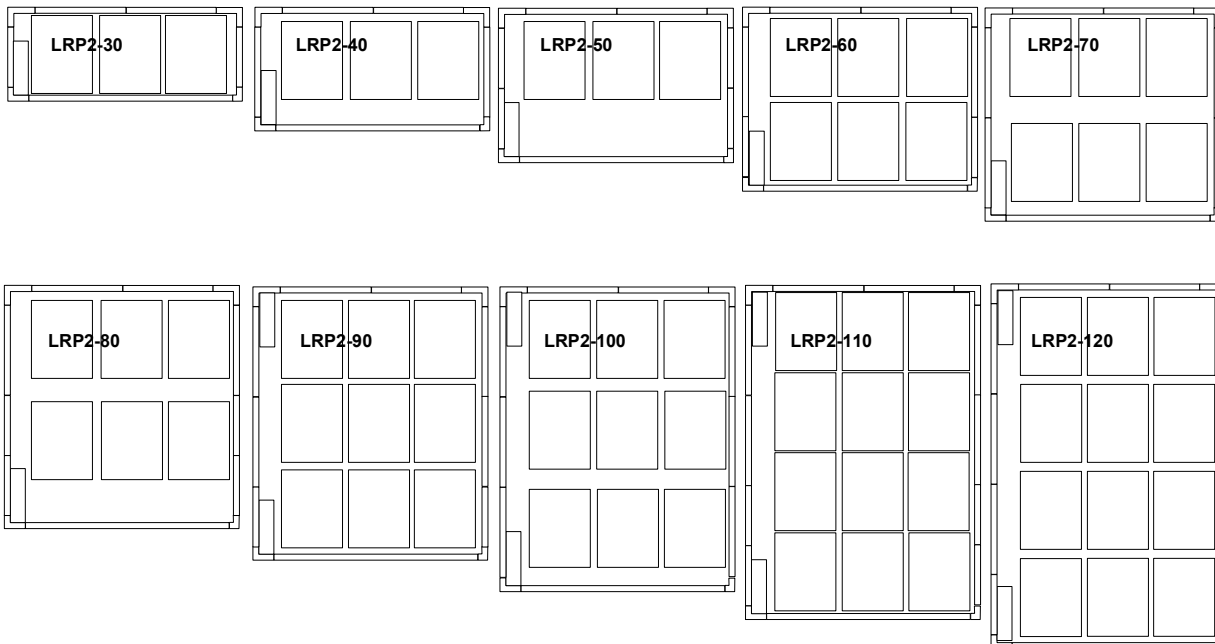

## LRP2N Double Door Proofer Single Side Load Racks

\* Base on an 18" x 20.38" Dimension

# LRP2N Double Door Proofer Double Side Load Racks

\* Based on a 36" x 28.38" Dimension

**LRP2S and LRPR2S Double Door Proofers and Retarder Proofers Single Side load Rack Capacities.**

\*Based on 18" x 28.38" Dimensions

**LRP2S and LRPR2S Double Door Proofers and Retarder Proofers Single End load Rack Capacities.**

\*Based on 26" x 20.38" Dimensions

\*

Based on 36" x 28.38 Dimensions