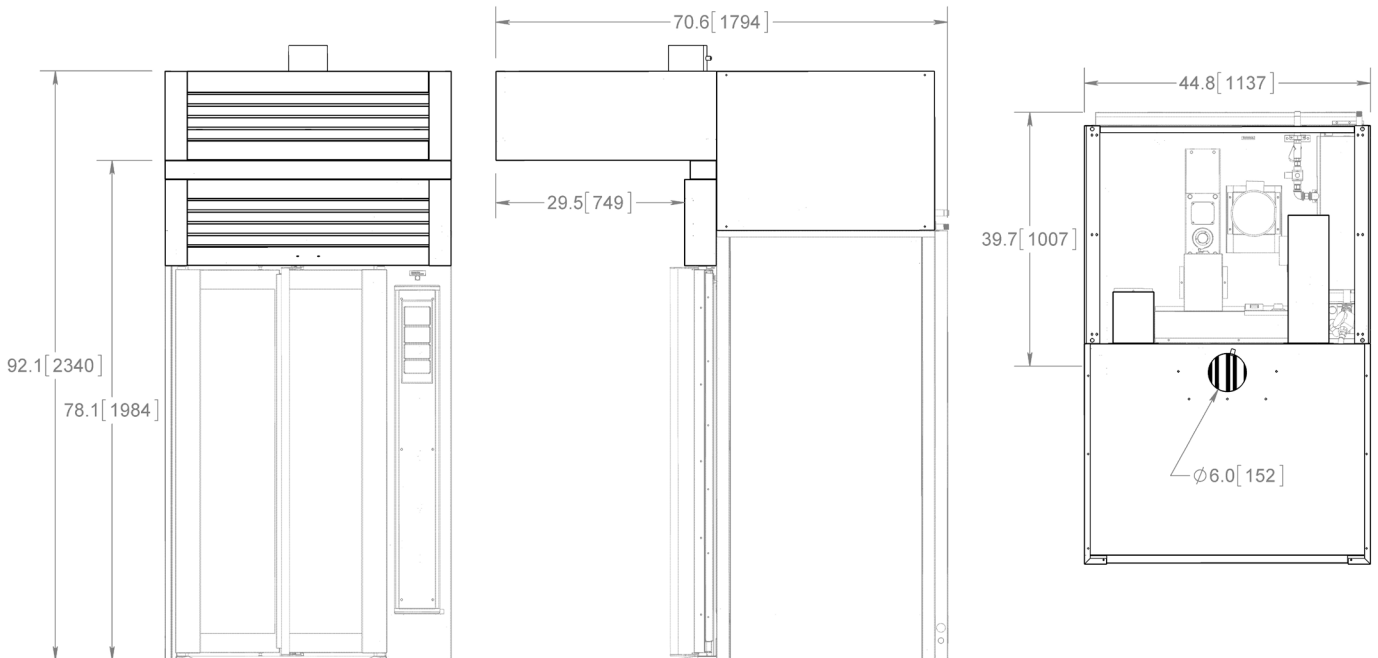

Item No.: _____

Project: _____

Quantity: _____

Eyebrow Hood for LMO Max Oven

Model Hood, LMO Max

Hood, LMO Max (Oven not included)

Short Bid Specification:

Hood shall be an **LBC Kitchen Series Roll-In Rotating Rack Oven Hood, model number Hood, LMO Max**. The hood is rated for 400 cfm at 1 in of water column. Heating is interlocked to hood airflow, although the oven does not supply power for a rooftop ventilator.

Construction Features:

- Stainless steel interior and exterior
- Grease filter tray
- Side trim to match hood height

Performance Features:

- 400 cfm at .75 in water column
- Oven heating is to be interlocked to hood airflow

Installation Requirements:

- Ships disassembled. Will fit through 36" opening
- 12" minimum clearance from top of hood to ceiling
- Requires 6" duct connection to external ventilator by others
- 400 cfm exhaust at .75" water column